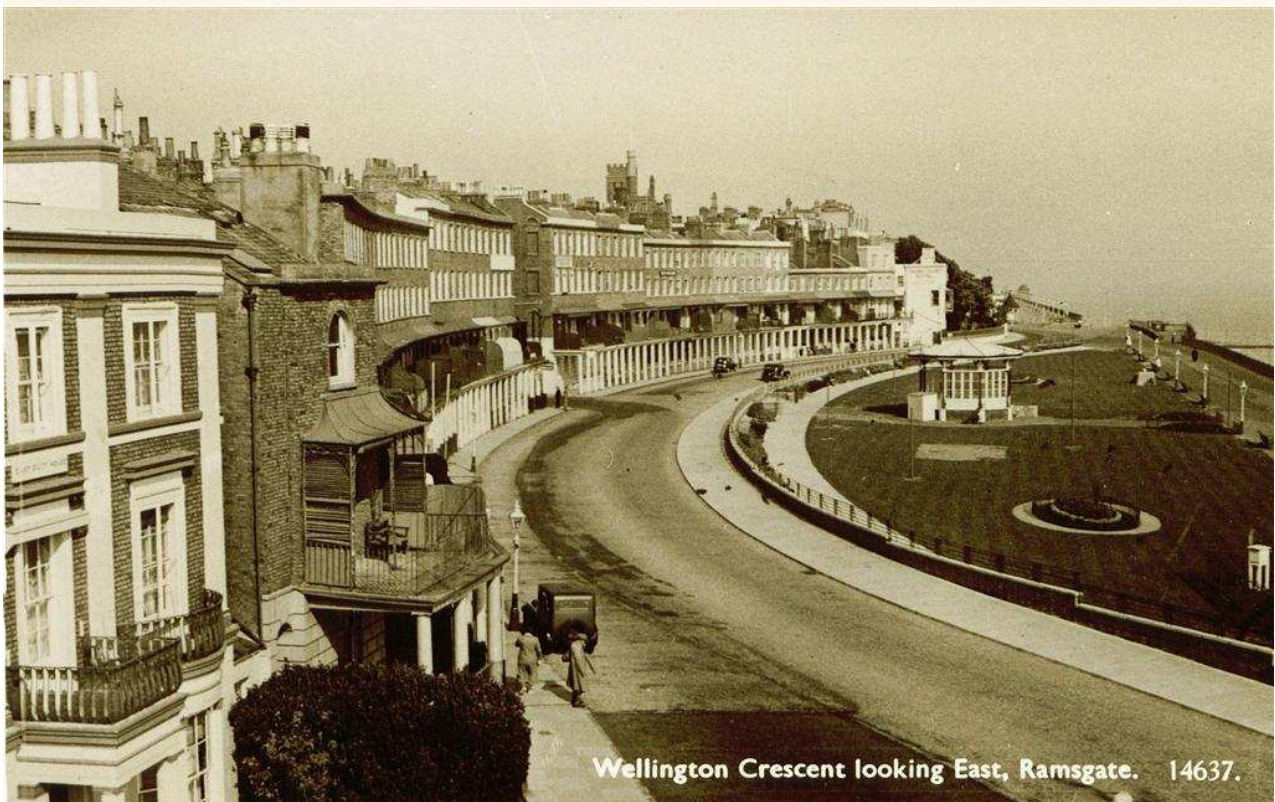

Title 18

EAST CLIFF PROMENADE AND BAND STAND, RAMSGATE.

S 9462

WELLINGTON CRESCENT, RAMSGATE.

Wellington Crescent looking East, Ramsgate. 14637.

V334-4

RAMSGATE, WELLINGTON CRESCENT.

RAPID PHOTO. E.C.

*Ramsgate looking East.*